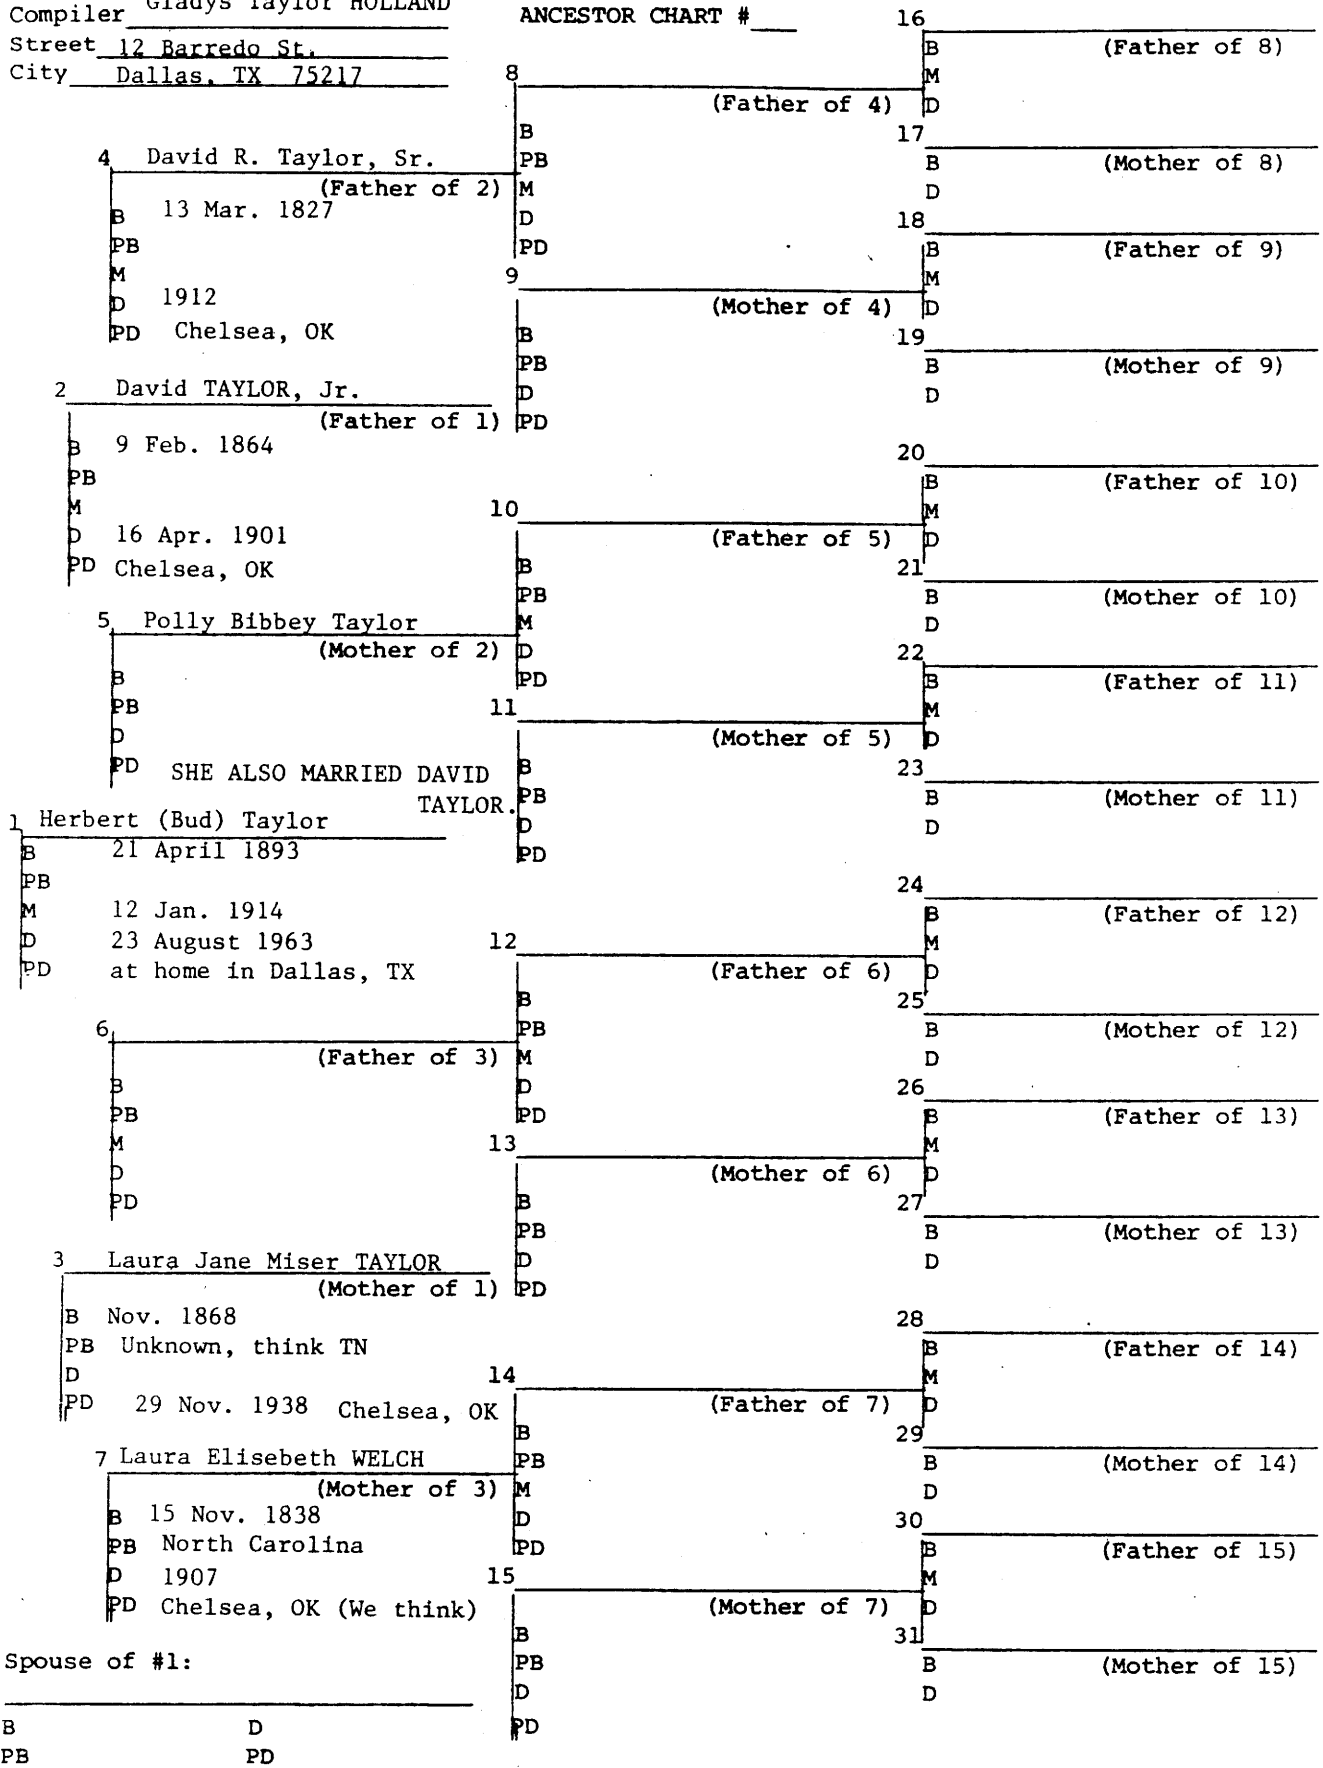

1089

11 Jan. 1979

Compiler Gladys Taylor HOLLAND
Street 12 Barredo St.
City Dallas, TX 75217

ANCESTOR CHART #

Spouse of #1:

B D
PB PD