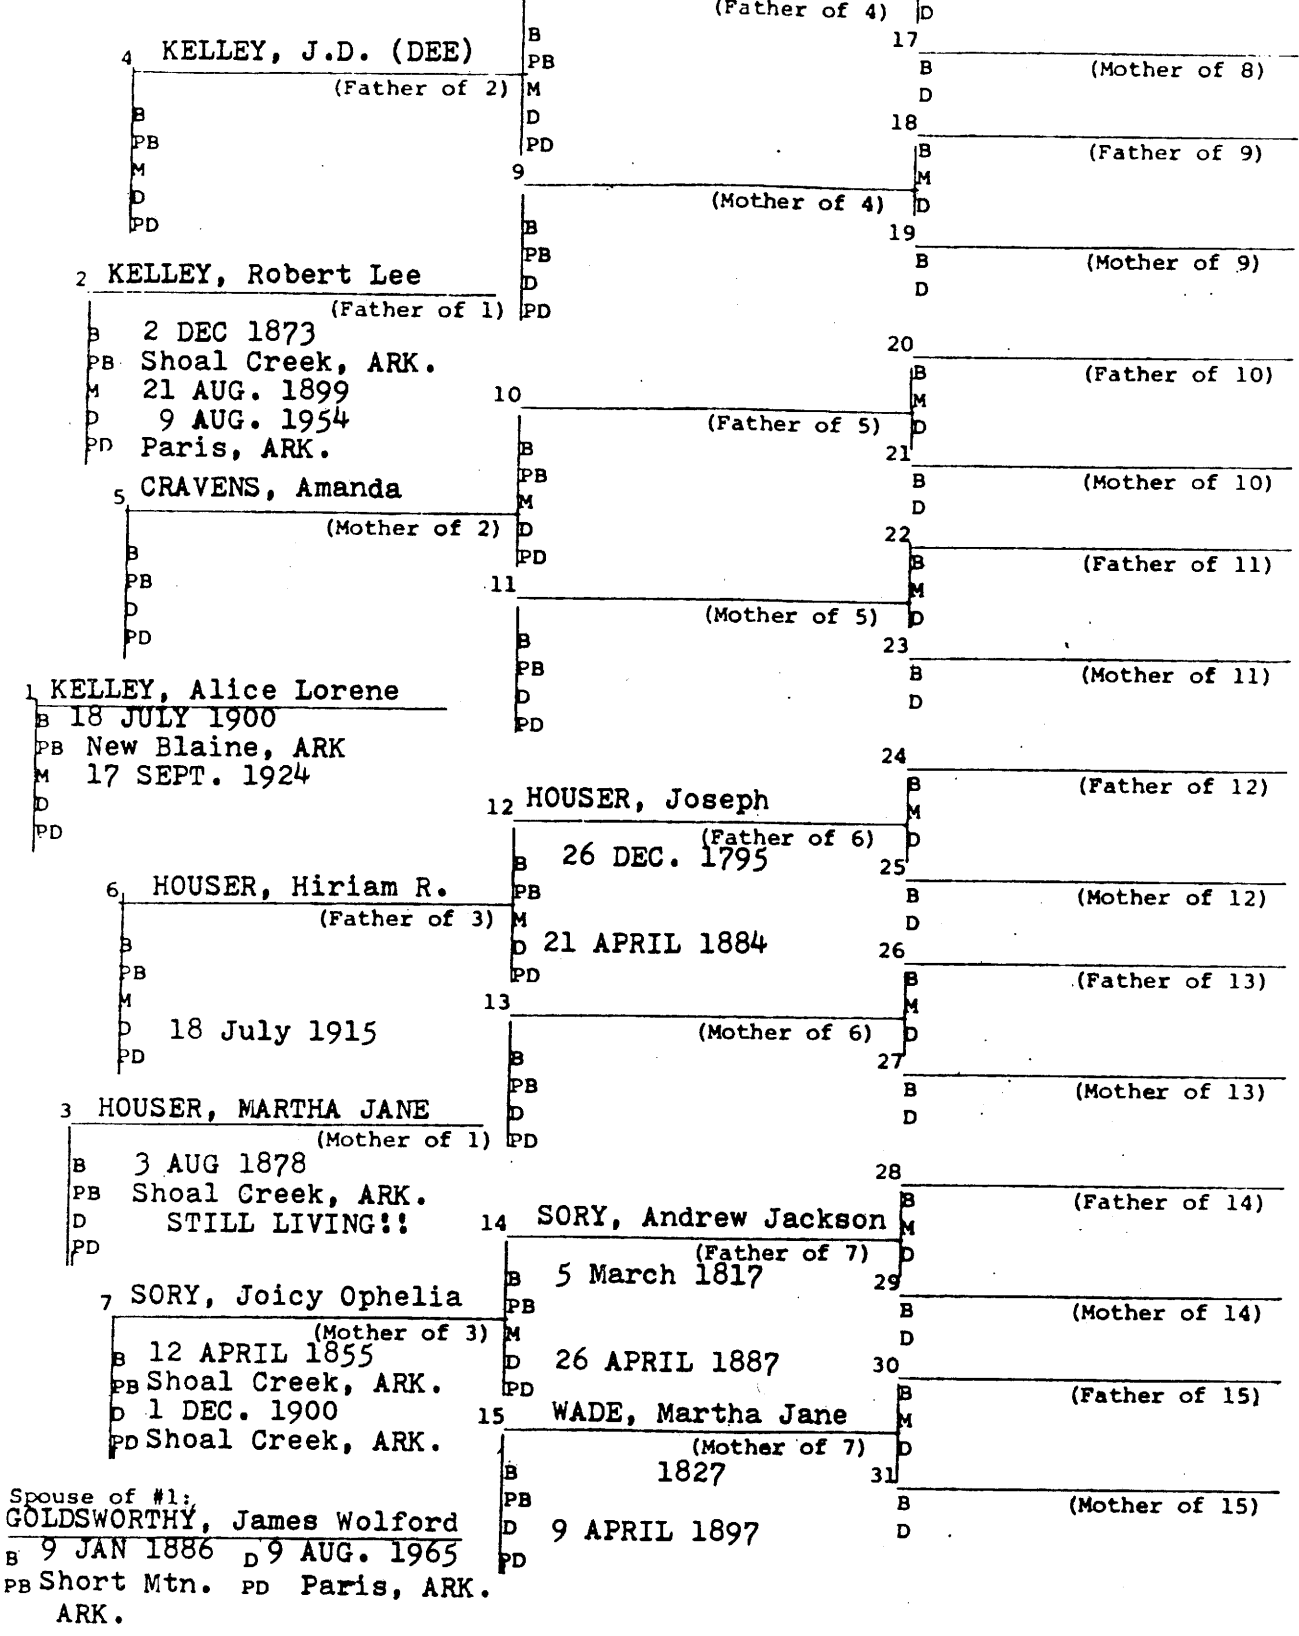

1075

Compiler JUDI MIKLES COFFEY
Street 1813 Sixth Street
City Port Hueneme, CA 93041a

ANCESTOR CHART #