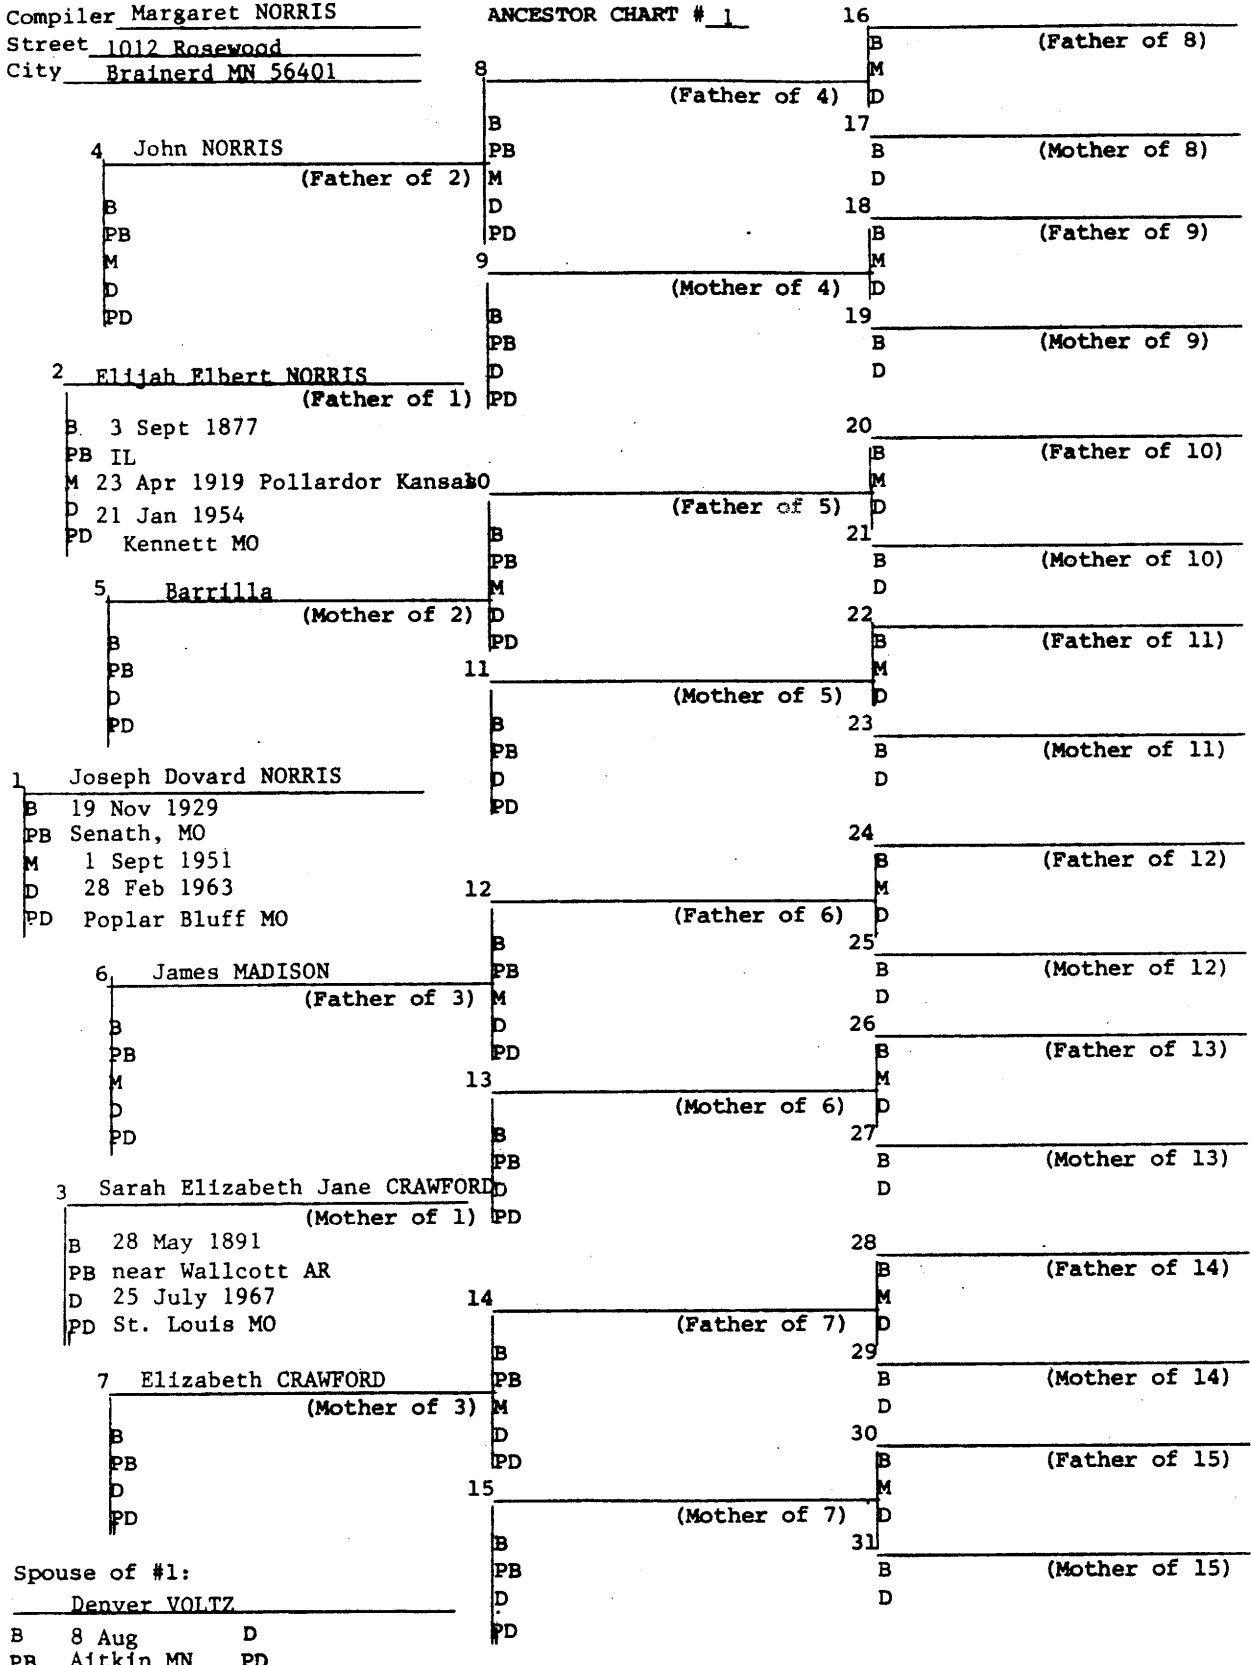

////

Compiler Margaret NORRIS
Street 1012 Rosewood
City Brainerd MN 56401

ANCESTOR CHART # 1