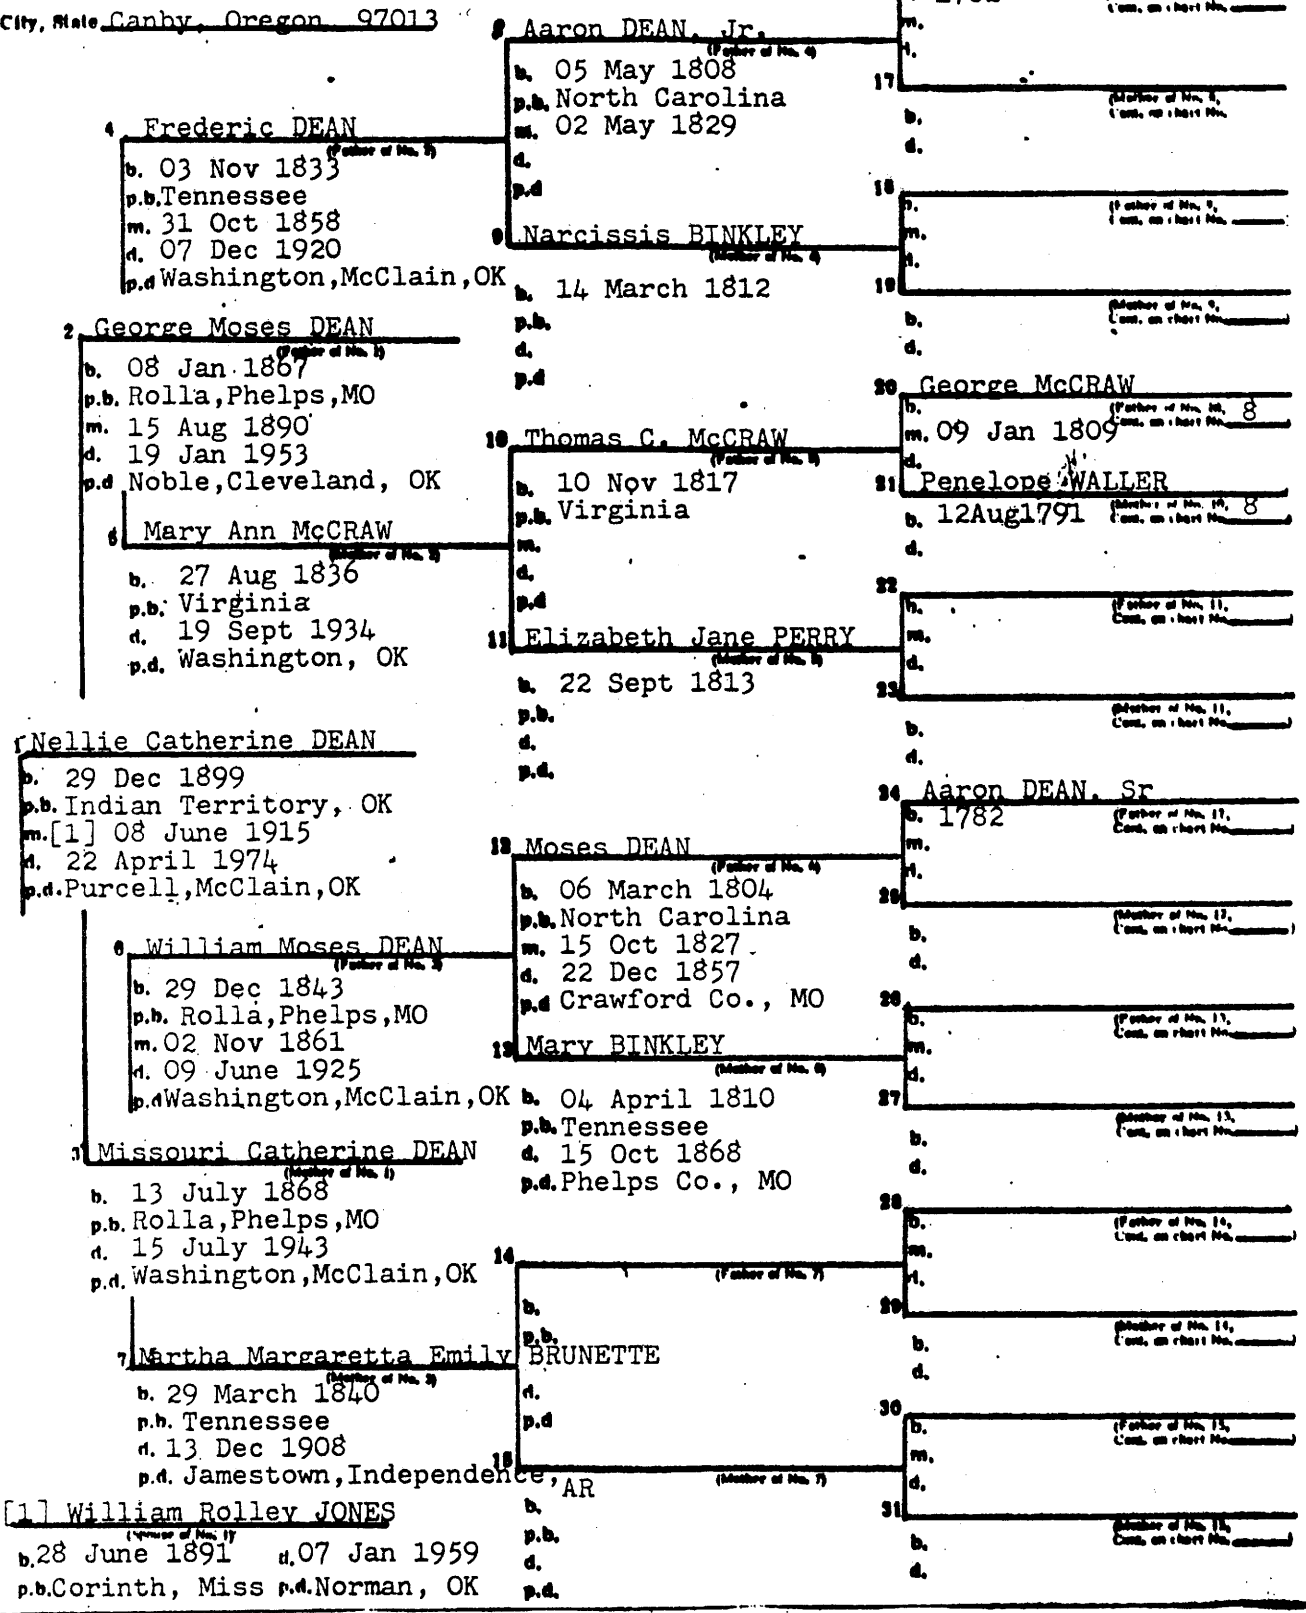

Chart No. 5

R Resided

1122

Compiler Mildred TOAZ  
Street Box 179  
City Clowa, OK 74553  
1 May 1978

ANCESTOR CHART #

Spouse of #1:

B D  
PB PD

No. 1 on this chart is the same person as No. 16 on Chart No. 1