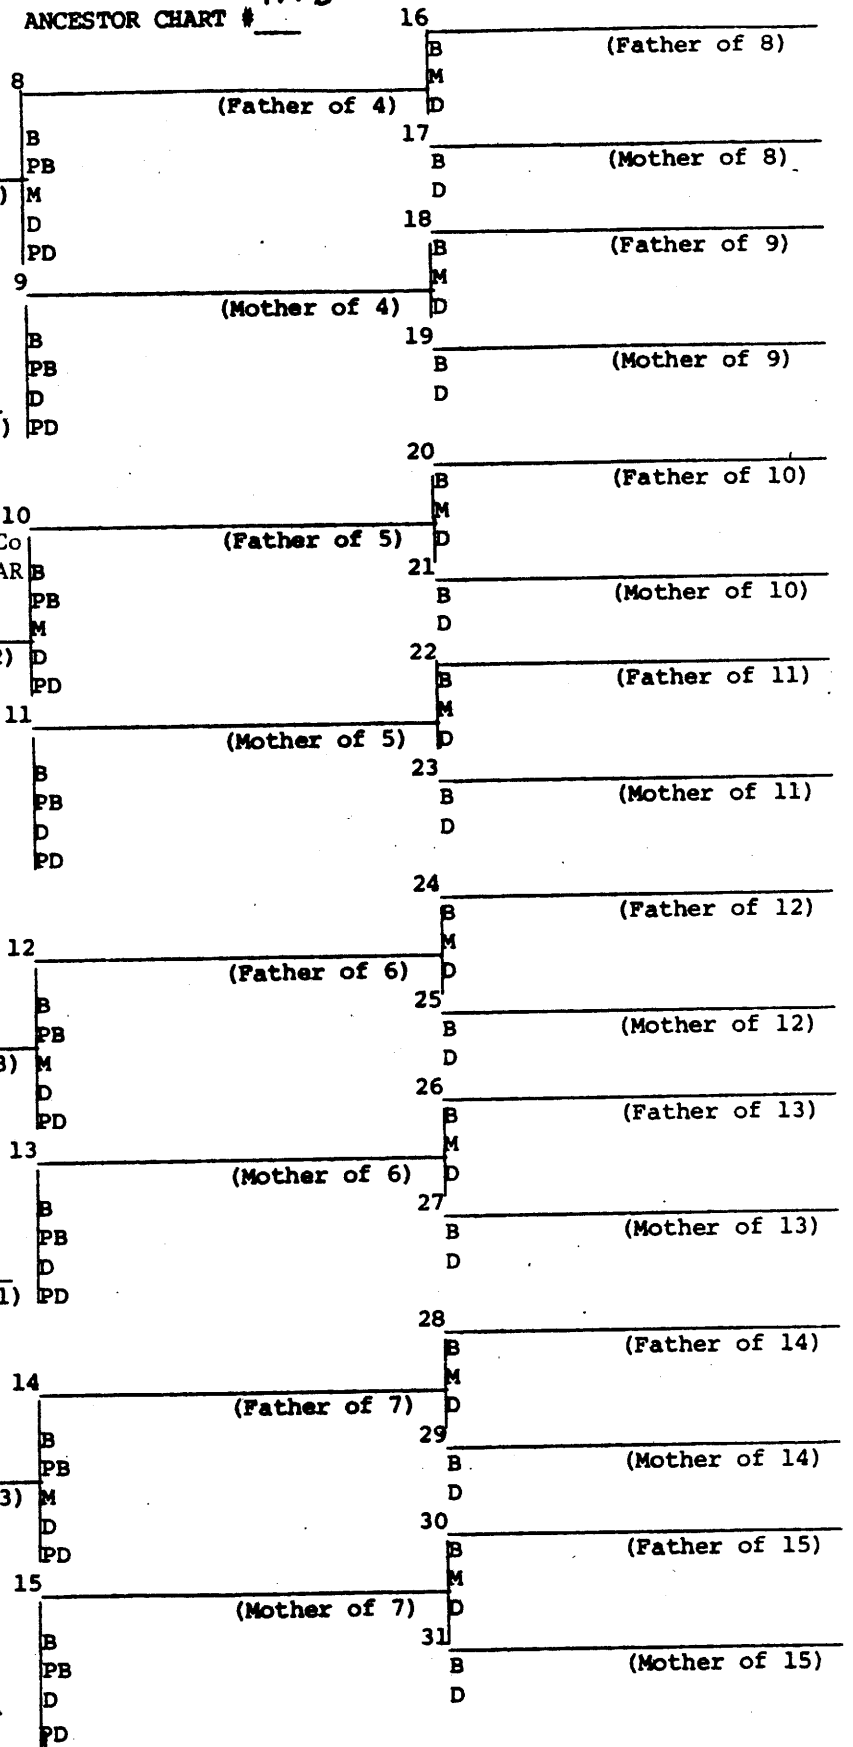

No. 1 on this chart is the same person as No. 16 on Chart No. 1

1123

Compiler Billie Frank Trammell
Street 4667 Sawtooth Lane
City Pocatello, ID 83201

ANCESTOR CHART #

18 Apr 1978

4
B
PB
M
D
PD
(Father of 2)

2 David TRAMMELL
(Father of 1)

B 1777
PB GA
M
D was alive in 1867, Dallas Co AR
PD
(Mother of 2)

1 Stephen Perk TRAMMELL

B 1822
PB Hot Springs Co. AR
M 25 Mar 1842
D After 1886
PD
(Father of 3)

3 Lucretia
(Mother of 1)

B
PB
D
PD

7
B
PB
D
PD
(Mother of 3)

Spouse of #1:
Rebecca MC DONALD or MC DALNELL

B D
PB PD