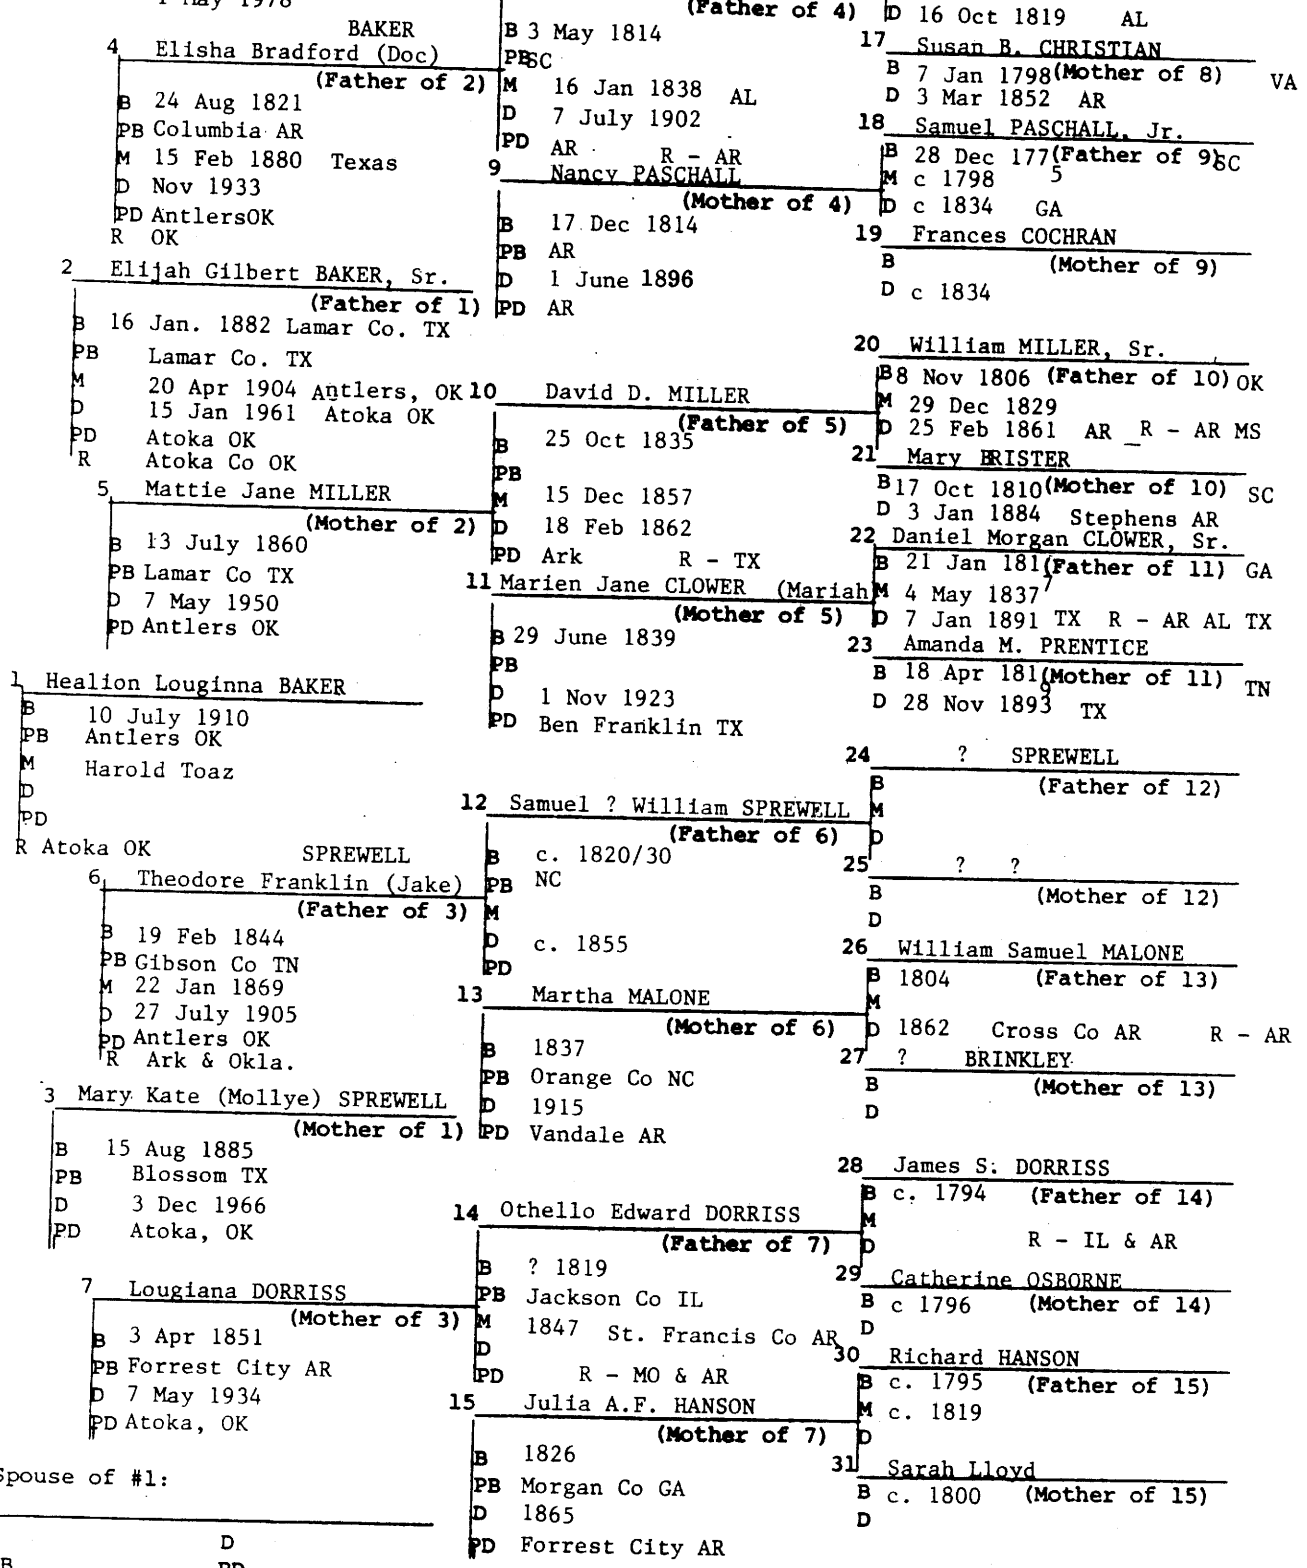

Chart No. 5

R Resided

1122

Compiler Mildred TOAZ  
Street Box 179  
City Clowa, OK 74553  
1 May 1978

ANCESTOR CHART #

Spouse of #1:

B D  
PB PD

No. 1 on this chart is the same person as No. 16 on Chart No. 1